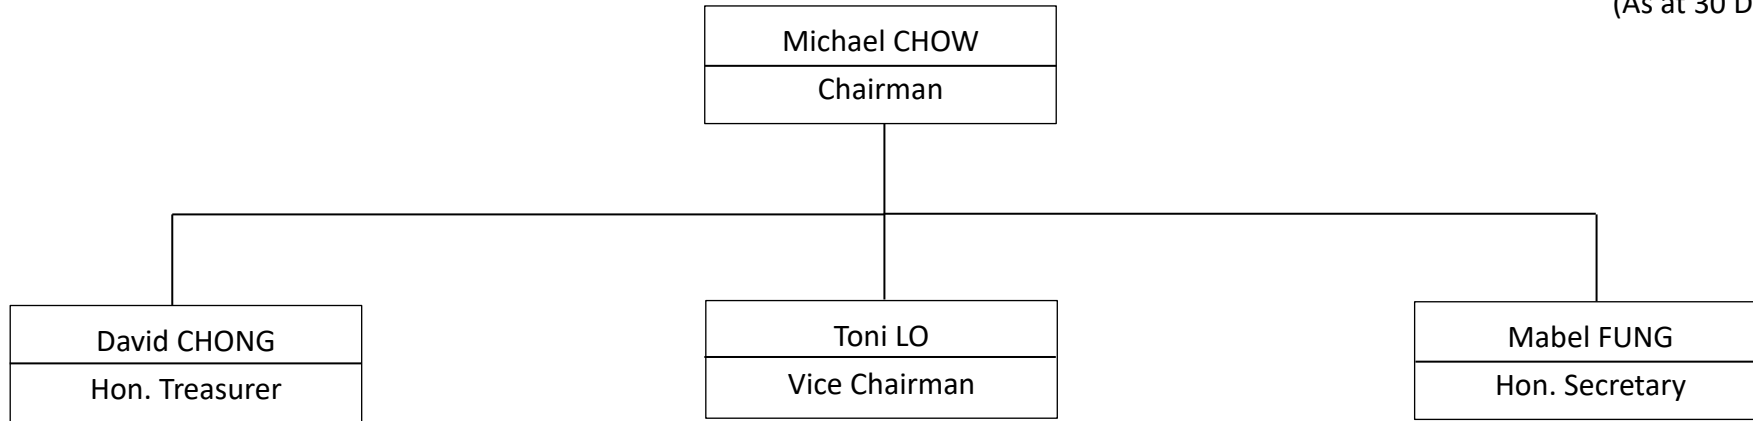

HKCWA Executive Committee Chart

(As at 30 Dec 2025)

Waterski	Wakeboard	Wakesurf	Cable	Memberships & Social Activities	Law, Discipline, Complaint	PR & Marketing	Hong Kong Team Affairs	Judging Committee	Coaching & Youth Development	Local Event	International Affairs
Michael CHOW	Toni LO (CHENG Wai Nam, Paul CHAN)	David CHONG (Mabel Fung, Andy LAU, Kelvin LEUNG, Wilson WONG, Kelly LUK)	Paul CHAN	Kelvin LEUNG	Marcus YUEN (Andy LAU)	Epaphras WONG	Mabel FUNG	Andy LAU	Kelvin LEUNG (Kelly LUK)	Toni LO (Wilson WONG, CHENG Wai Nam)	David CHONG